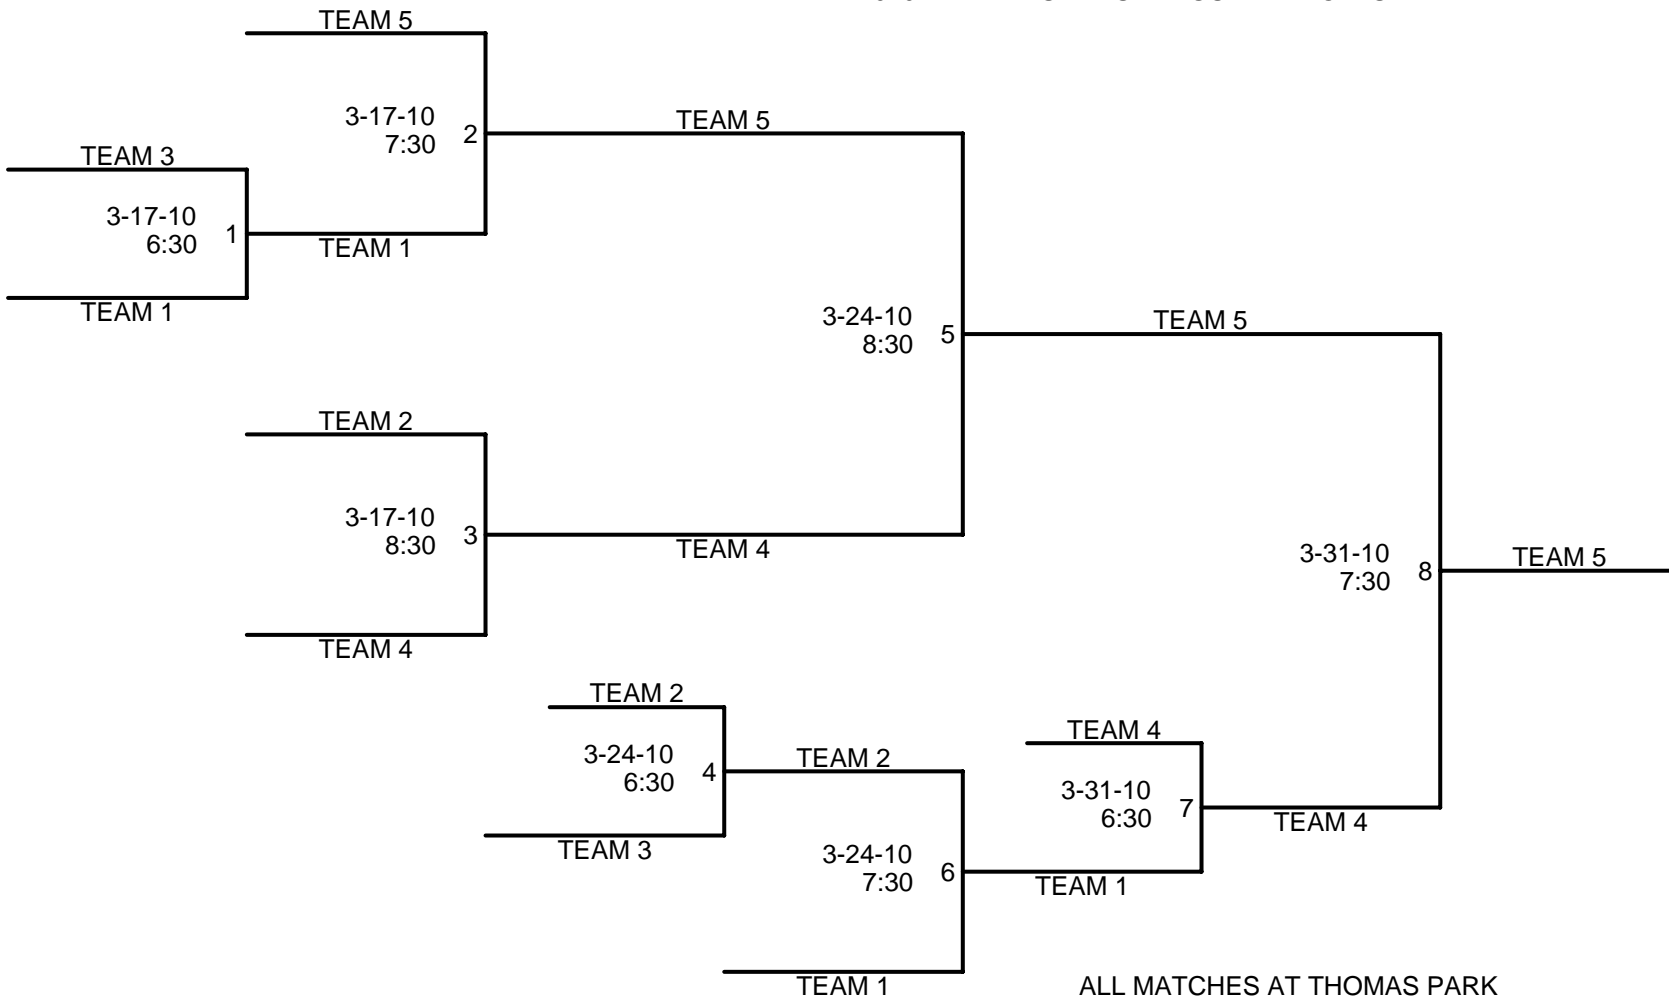

2010 LRPD CO-ED "A" PLAYOFFS

ALL MATCHES AT THE ROBICHEAUX RECREATION CENTER

2010 LRPD CO-ED BB PLAYOFFS

ALL MATCHES AT COMEAUX RECREATION CENTER

2010 LRPD CO-ED "B" PLAYOFFS

2010 LRPD CO-ED "LOWER B" PLAYOFFS

2010 LRPD MASTER'S LEAGUE PLAYOFFS

ALL MATCHES AT THOMAS PARK

TEAM 1: NOLA BRENNAN, SNAKE SONNIER, LINDA SANDERS, JOEY RABALAIS, DON MECHE

TEAM 2: KAMAL BORCHALLI, LISA VIDRINE, BILL REID, ELLEN PORTER

TEAM 3: VERO ORSINGHER, BARRY LAFLEUR, CINDY KNIGHT, CHUCK DUHON, SCOTT FRANCE