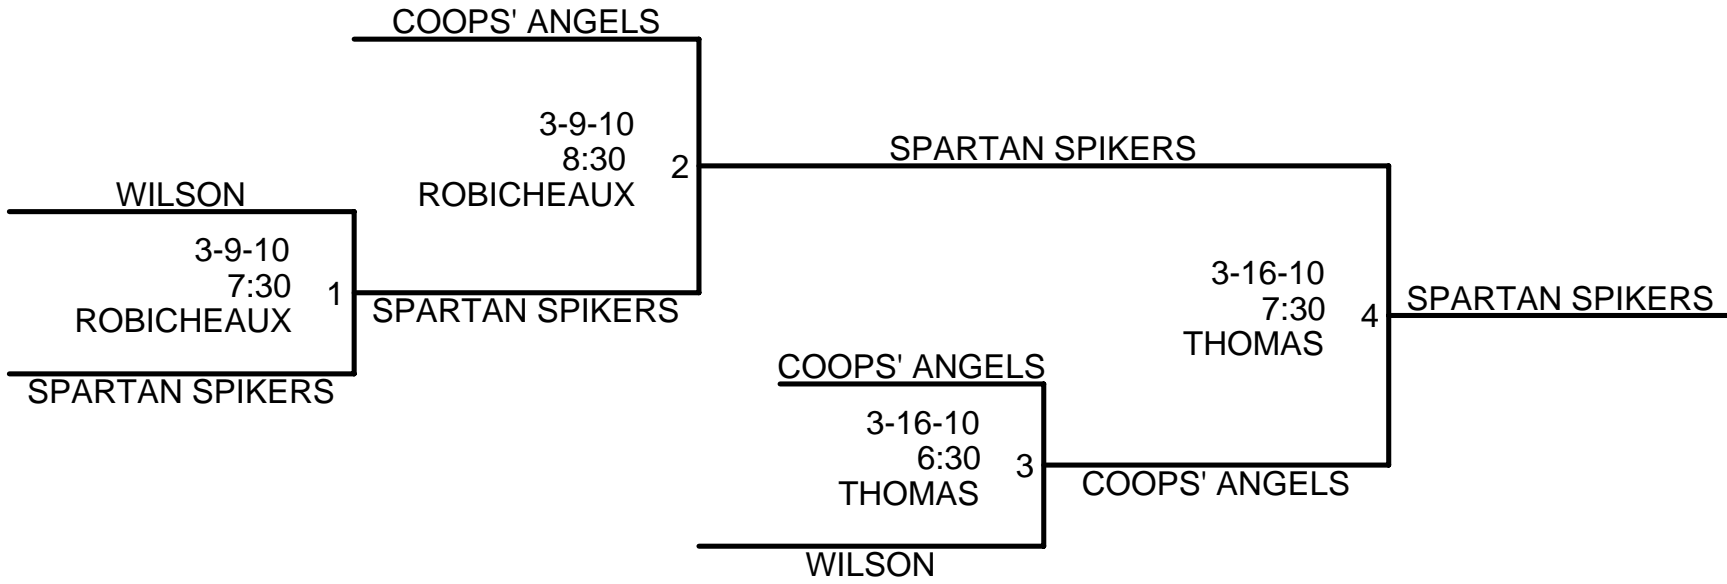

2010 LRPD CO-ED "A" PLAYOFFS

ALL MATCHES AT THE ROBICHEAUX RECREATION CENTER

2010 LRPD CO-ED BB PLAYOFFS

ALL MATCHES AT COMEAUX RECREATION CENTER

2010 LRPD CO-ED "B" PLAYOFFS

2010 LRPD CO-ED "LOWER B" PLAYOFFS

2010 LRPD MASTER'S LEAGUE PLAYOFFS

ALL MATCHES AT THOMAS PARK

TEAM 1: NOLA BRENNAN, SNAKE SONNIER, LINDA SANDERS, JOEY RABALAIS, DON MECHE

TEAM 2: KAMAL BORCHALLI, LISA VIDRINE, BILL REID, ELLEN PORTER

TEAM 3: VERO ORSINGHER, BARRY LAFLEUR, CINDY KNIGHT, CHUCK DUHON, SCOTT FRANCE