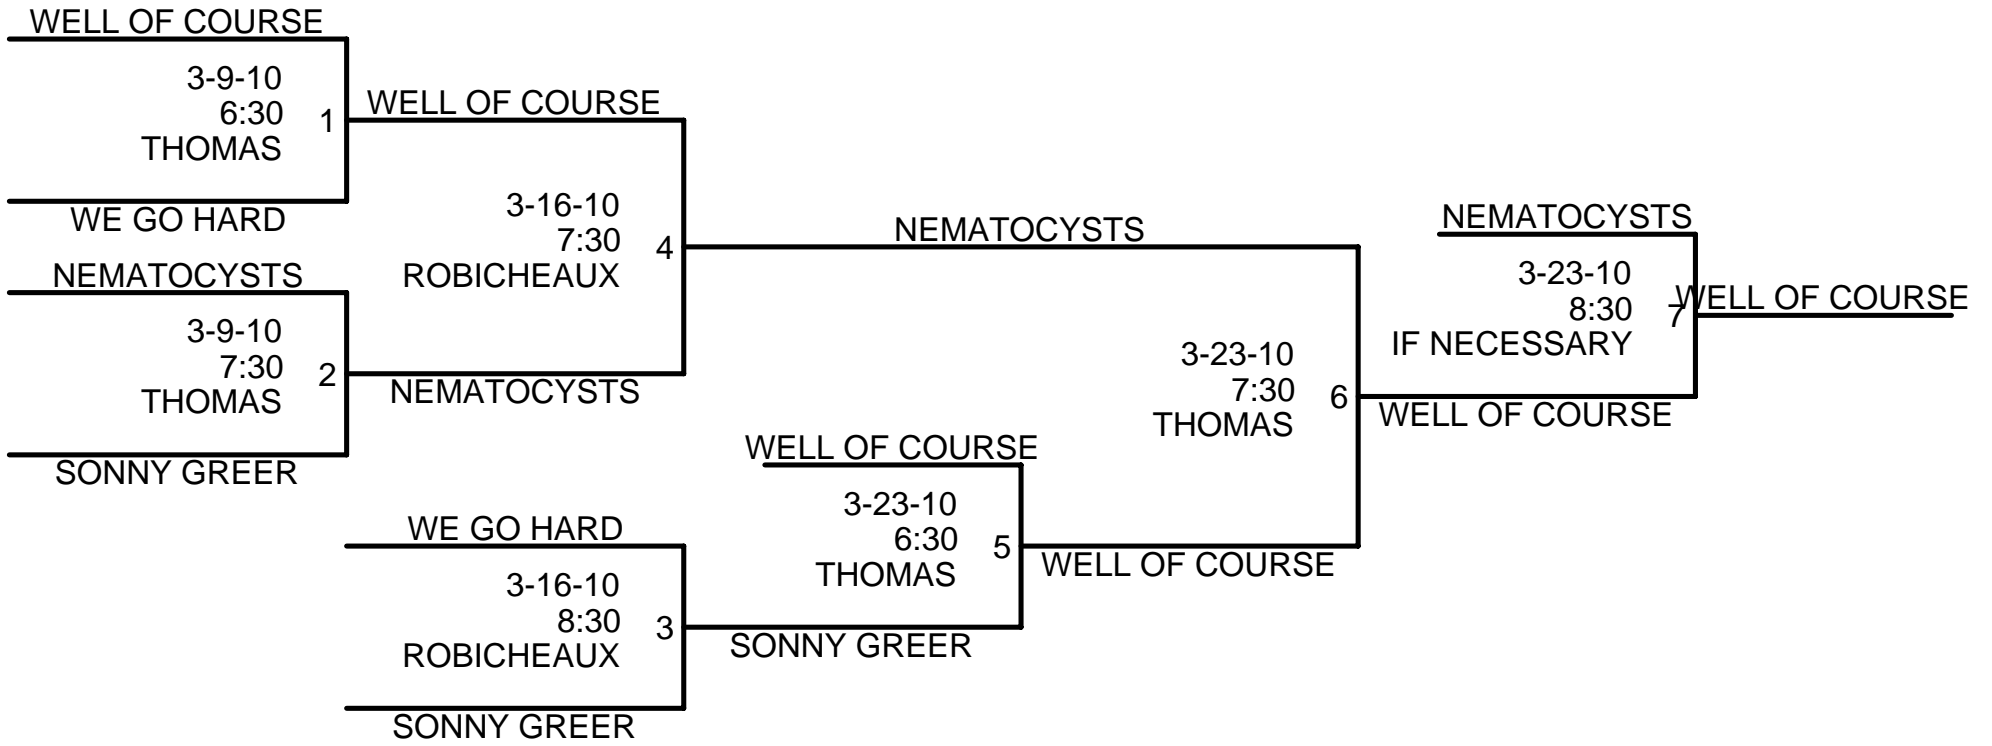

2010 LRPD CO-ED "A" PLAYOFFS

ALL MATCHES AT THE ROBICHEAUX RECREATION CENTER

2010 LRPD CO-ED BB PLAYOFFS

ALL MATCHES AT COMEAUX RECREATION CENTER

2010 LRPD CO-ED "B" PLAYOFFS

2010 LRPD CO-ED "LOWER B" PLAYOFFS

2010 LRPD MASTER'S LEAGUE PLAYOFFS

ALL MATCHES AT THOMAS PARK

TEAM 1: NOLA BRENNAN, SNAKE SONNIER, LINDA SANDERS, JOEY RABALAIS, DON MECHE

TEAM 2: KAMAL BORCHALLI, LISA VIDRINE, BILL REID, ELLEN PORTER

TEAM 3: VERO ORSINGHER, BARRY LAFLEUR, CINDY KNIGHT, CHUCK DUHON, SCOTT FRANCE