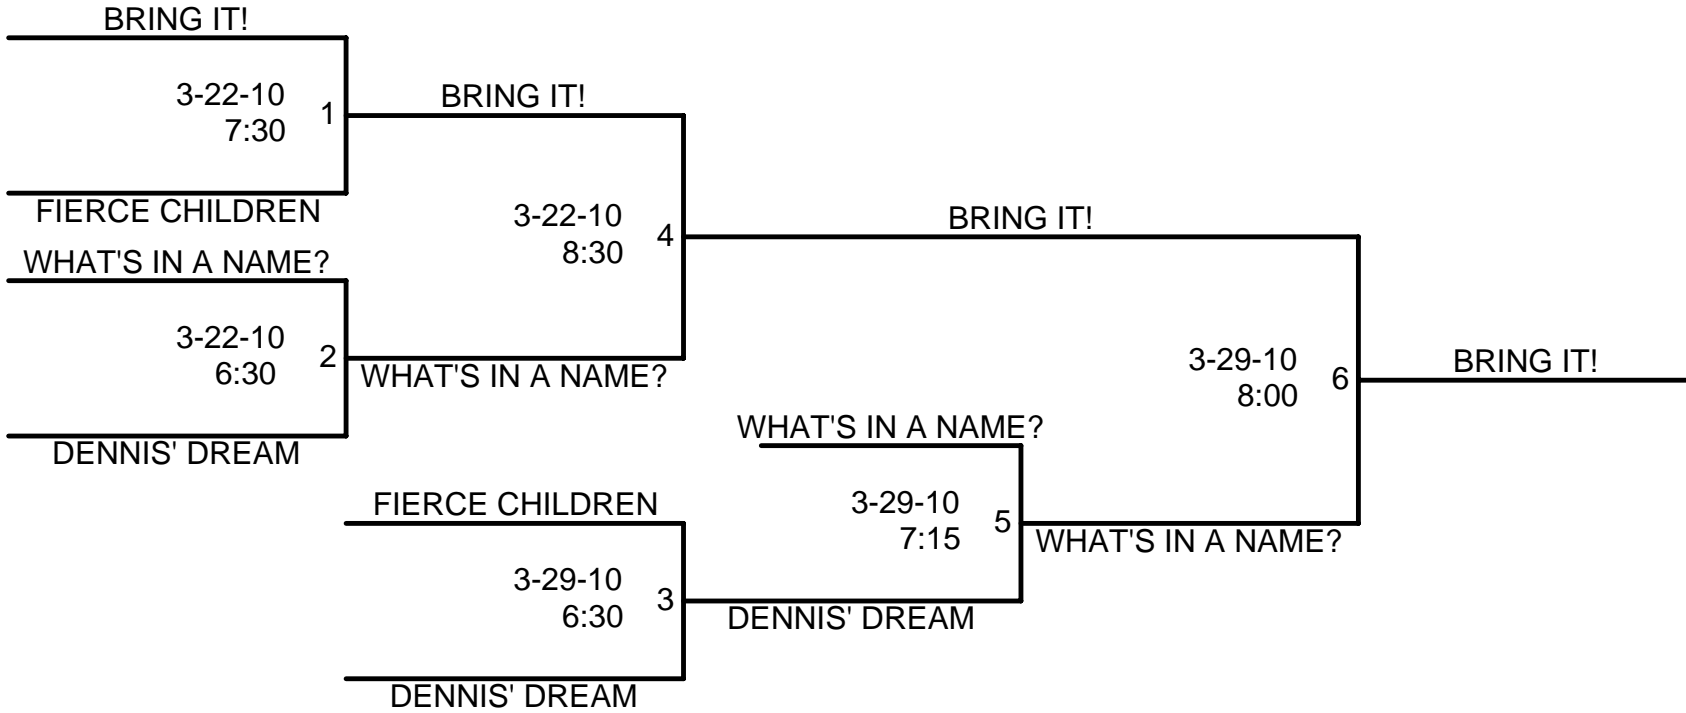

2010 LRPD CO-ED "A" PLAYOFFS

ALL MATCHES AT THE ROBICHEAUX RECREATION CENTER

2010 LRPD CO-ED BB PLAYOFFS

ALL MATCHES AT COMEAUX RECREATION CENTER

2010 LRPD CO-ED "B" PLAYOFFS

2010 LRPD CO-ED "LOWER B" PLAYOFFS

2010 LRPD MASTER'S LEAGUE PLAYOFFS

ALL MATCHES AT THOMAS PARK

TEAM 1: NOLA BRENNAN, SNAKE SONNIER, LINDA SANDERS, JOEY RABALAIS, DON MECHE

TEAM 2: KAMAL BORCHALLI, LISA VIDRINE, BILL REID, ELLEN PORTER

TEAM 3: VERO ORSINGHER, BARRY LAFLEUR, CINDY KNIGHT, CHUCK DUHON, SCOTT FRANCE