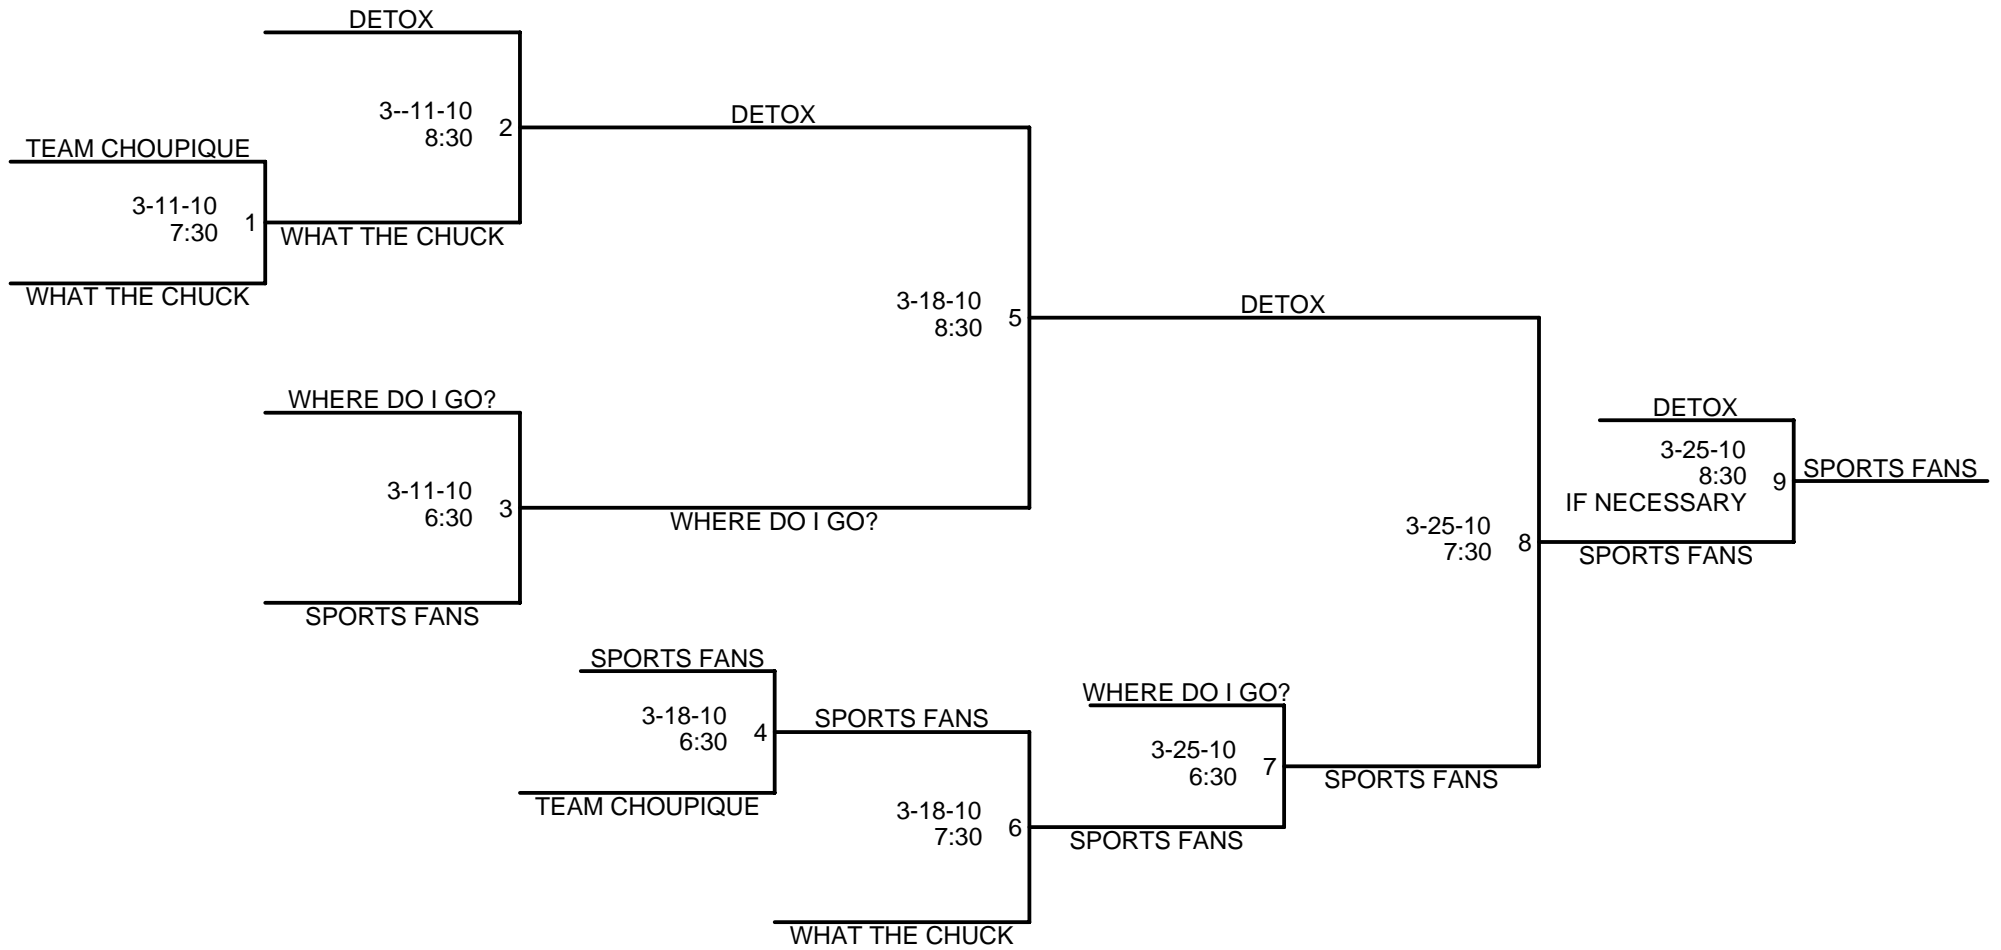

2010 LRPD CO-ED "A" PLAYOFFS

ALL MATCHES AT THE ROBICHEAUX RECREATION CENTER

2010 LRPD CO-ED BB PLAYOFFS

ALL MATCHES AT COMEAUX RECREATION CENTER

2010 LRPD CO-ED "B" PLAYOFFS

2010 LRPD CO-ED "LOWER B" PLAYOFFS

2010 LRPD MASTER'S LEAGUE PLAYOFFS

ALL MATCHES AT THOMAS PARK

TEAM 1: NOLA BRENNAN, SNAKE SONNIER, LINDA SANDERS, JOEY RABALAIS, DON MECHE

TEAM 2: KAMAL BORCHALLI, LISA VIDRINE, BILL REID, ELLEN PORTER

TEAM 3: VERO ORSINGHER, BARRY LAFLEUR, CINDY KNIGHT, CHUCK DUHON, SCOTT FRANCE

TEAM 4: JOHN LEE, JANET WEIMER, TIM WHIPPLE, CHRISTY KNICKERBOCKER,

TEAM 5: MARTHA WHIPPLE, DARRELL QUEBEDEAUX, SOPHIA QUEBEDEAUX, JORGE MALDANODO