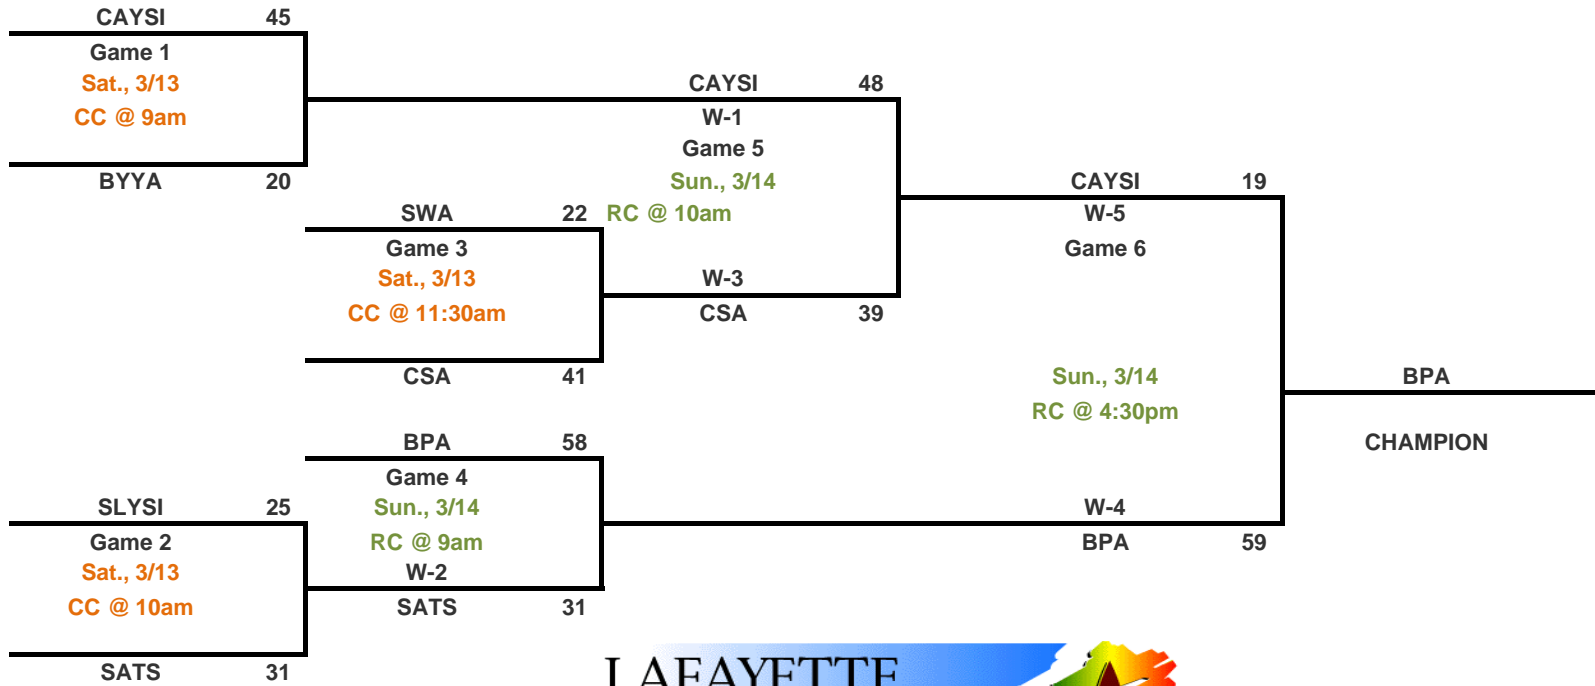

2010 LRPD Girls U10 All-Star Championship
LRPD MARCH MADNESS

RC = Robicheaux Center
CC = Comeaux Center

LAFAYETTE
CONSOLIDATED
GOVERNMENT
CENTRE DE LA CULTURE ACADIENNE ET CREOLE

2010 LRPD Boys U10 All-Star Championship
LRPD MARCH MADNESS

LAFAYETTE
CONSOLIDATED
GOVERNMENT
CENTRE DE LA CULTURE ACADIENNE ET CREOLE

RC = Robicheaux Center
CC = Comeaux Center

**2010 LRPD Girls U12 Parish Championship
LRPD MARCH MADNESS**

LAFAYETTE
CONSOLIDATED
GOVERNMENT
CENTRE DE LA CULTURE ACADIENNE ET CREOLE

RC = Robicheaux Center
CC = Comeaux Center

2010 LRPD Boys U12 All-Star Championship
LRPD MARCH MADNESS

LAFAYETTE
CONSOLIDATED
GOVERNMENT
CENTRE DE LA CULTURE ACADIENNE ET CREOLE

RC = Robicheaux Center
CC = Comeaux Center

LAFAYETTE
CONSOLIDATED
GOVERNMENT
CENTRE DE LA CULTURE ACADIENNE ET CREOLE

RC = Robicheaux Center
CC = Comeaux Center

Game	Date	Day	Time	Site
1	12-Mar	Fri	6:30p	CC
2	12-Mar	Fri	7:30p	CC
3	12-Mar	Fri	8:30p	CC
4	13-Mar	Sat	3:00p	RC
5	13-Mar	Sat	5:30p	RC
6	13-Mar	Sat	7:00p	RC
7	13-Mar	Sat	7:00p	CC
8	14-Mar	Sun	2:00p	CC
9	14-Mar	Sun	3:00p	CC
10	14-Mar	Sun	6:30p	CC