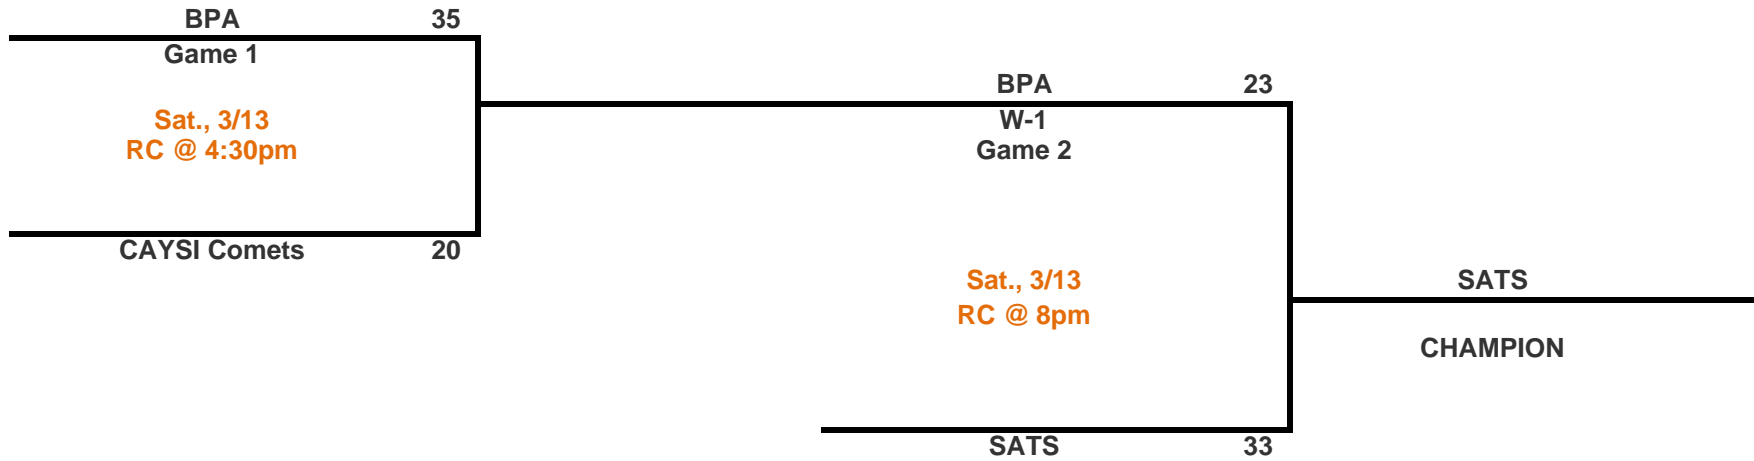

2010 LRPD Girls U16 Parish Championship
LRPD MARCH MADNESS

RC = Robicheaux Center