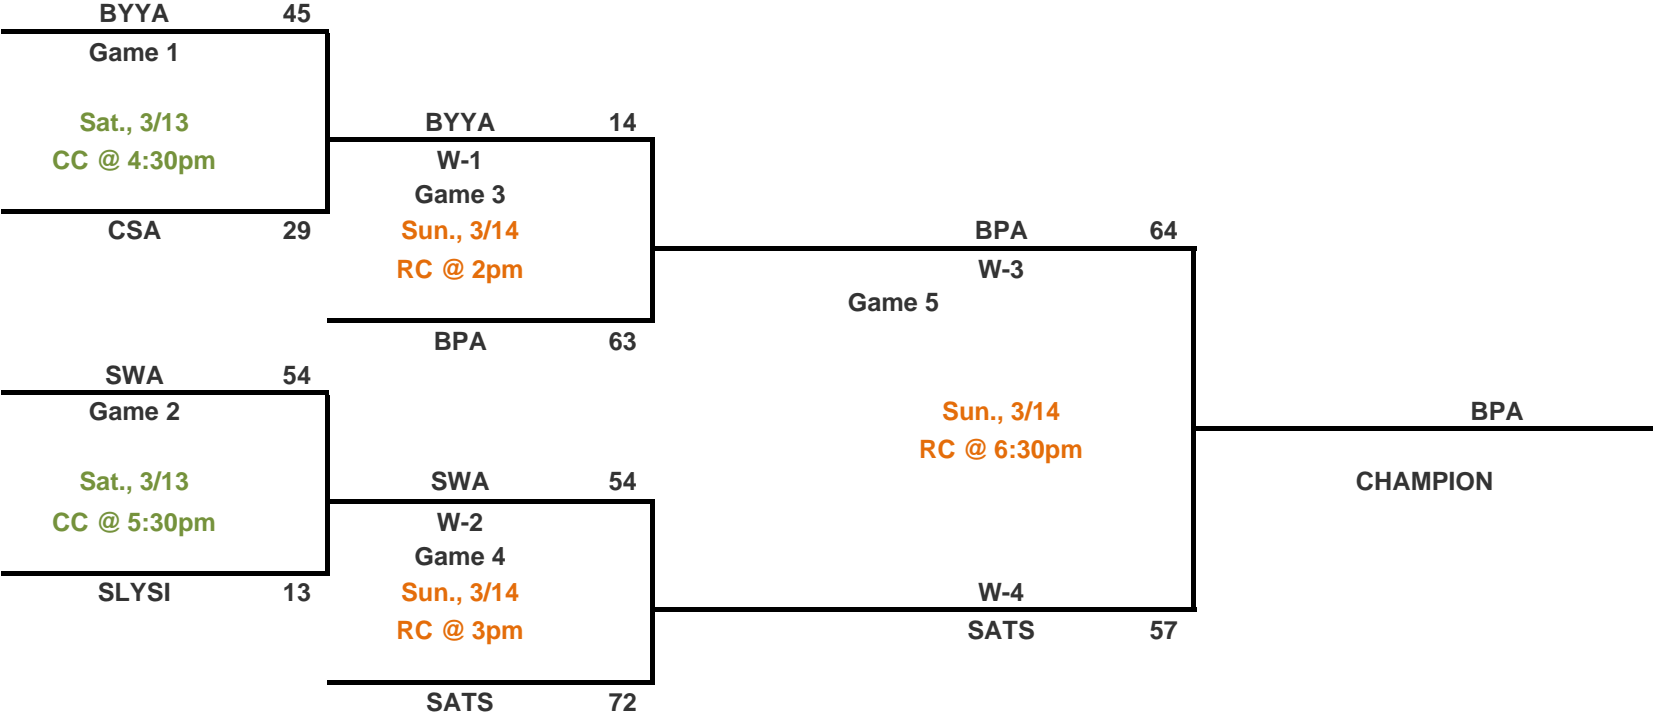

LAFAYETTE
CONSOLIDATED
GOVERNMENT
CENTRE DE LA CULTURE ACADIENNE ET CREOLE

RC = Robicheaux Center
CC = Comeaux Center

**2010 LRPD Girls U12 Parish Championship
LRPD MARCH MADNESS**

LAFAYETTE
CONSOLIDATED
GOVERNMENT
CENTRE DE LA CULTURE ACADIENNE ET CREOLE

RC = Robicheaux Center
CC = Comeaux Center

2010 LRPD Boys U12 All-Star Championship
LRPD MARCH MADNESS

LAFAYETTE
CONSOLIDATED
GOVERNMENT
CENTRE DE LA CULTURE ACADIENNE ET CREOLE

RC = Robicheaux Center
CC = Comeaux Center

**2010 LRPD Boys U14 All-Star Championship
LRPD MARCH MADNESS**

RC = Robicheaux Center
CC = Comeaux Center

2010 LRPD Girls U16 Parish Championship
LRPD MARCH MADNESS

RC = Robicheaux Center

2010 LRPD Boys U16 Parish Championship
LRPD MARCH MADNESS

LAFAYETTE
CONSOLIDATED
GOVERNMENT
CENTRE DE LA CULTURE ACADIENNE ET CREOLE

RC = Robicheaux Center
CC = Comeaux Center

Game	Date	Day	Time	Site
1	12-Mar	Fri	6:30p	CC
2	12-Mar	Fri	7:30p	CC
3	12-Mar	Fri	8:30p	CC
4	13-Mar	Sat	3:00p	RC
5	13-Mar	Sat	5:30p	RC
6	13-Mar	Sat	7:00p	RC
7	13-Mar	Sat	7:00p	CC
8	14-Mar	Sun	2:00p	CC
9	14-Mar	Sun	3:00p	CC
10	14-Mar	Sun	6:30p	CC