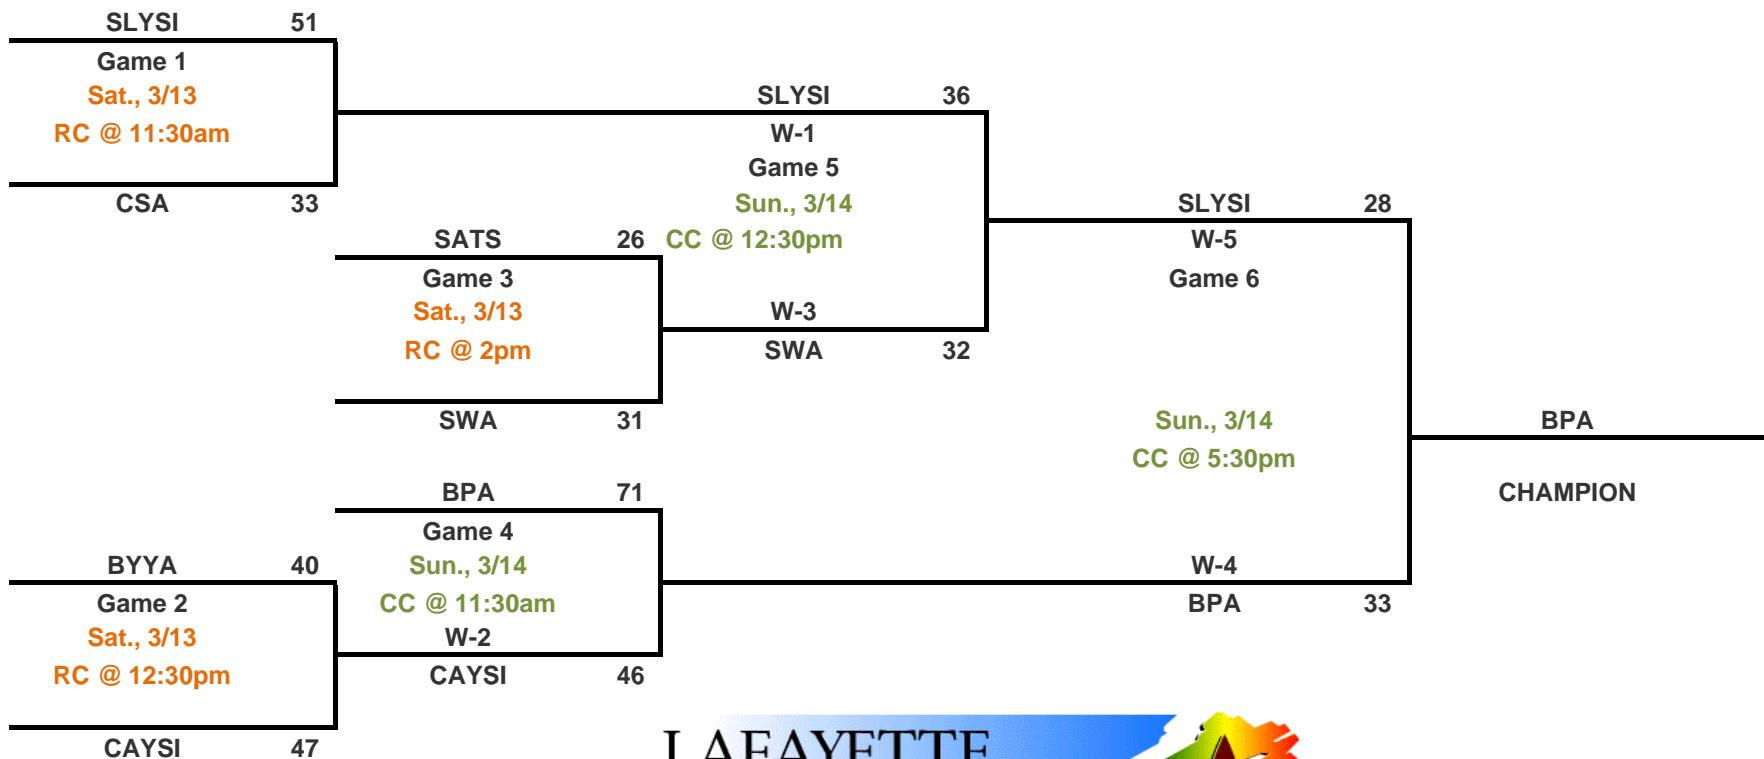

2010 LRPD Girls U10 All-Star Championship
LRPD MARCH MADNESS

RC = Robicheaux Center
CC = Comeaux Center

LAFAYETTE
CONSOLIDATED
GOVERNMENT
CENTRE DE LA CULTURE ACADIENNE ET CREOLE

2010 LRPD Boys U10 All-Star Championship
LRPD MARCH MADNESS

LAFAYETTE
CONSOLIDATED
GOVERNMENT
CENTRE DE LA CULTURE ACADIENNE ET CREOLE

RC = Robicheaux Center
CC = Comeaux Center

**2010 LRPD Girls U12 Parish Championship
LRPD MARCH MADNESS**

LAFAYETTE
CONSOLIDATED
GOVERNMENT
CENTRE DE LA CULTURE ACADIENNE ET CREOLE

RC = Robicheaux Center
CC = Comeaux Center

2010 LRPD Boys U12 All-Star Championship
LRPD MARCH MADNESS

LAFAYETTE
CONSOLIDATED
GOVERNMENT
CENTRE DE LA CULTURE ACADIENNE ET CREOLE

RC = Robicheaux Center
CC = Comeaux Center

LAFAYETTE
CONSOLIDATED
GOVERNMENT
CENTRE DE LA CULTURE ACADIENNE ET CREOLE

RC = Robicheaux Center
CC = Comeaux Center

Game	Date	Day	Time	Site
1	12-Mar	Fri	6:30p	CC
2	12-Mar	Fri	7:30p	CC
3	12-Mar	Fri	8:30p	CC
4	13-Mar	Sat	3:00p	RC
5	13-Mar	Sat	5:30p	RC
6	13-Mar	Sat	7:00p	RC
7	13-Mar	Sat	7:00p	CC
8	14-Mar	Sun	2:00p	CC
9	14-Mar	Sun	3:00p	CC
10	14-Mar	Sun	6:30p	CC