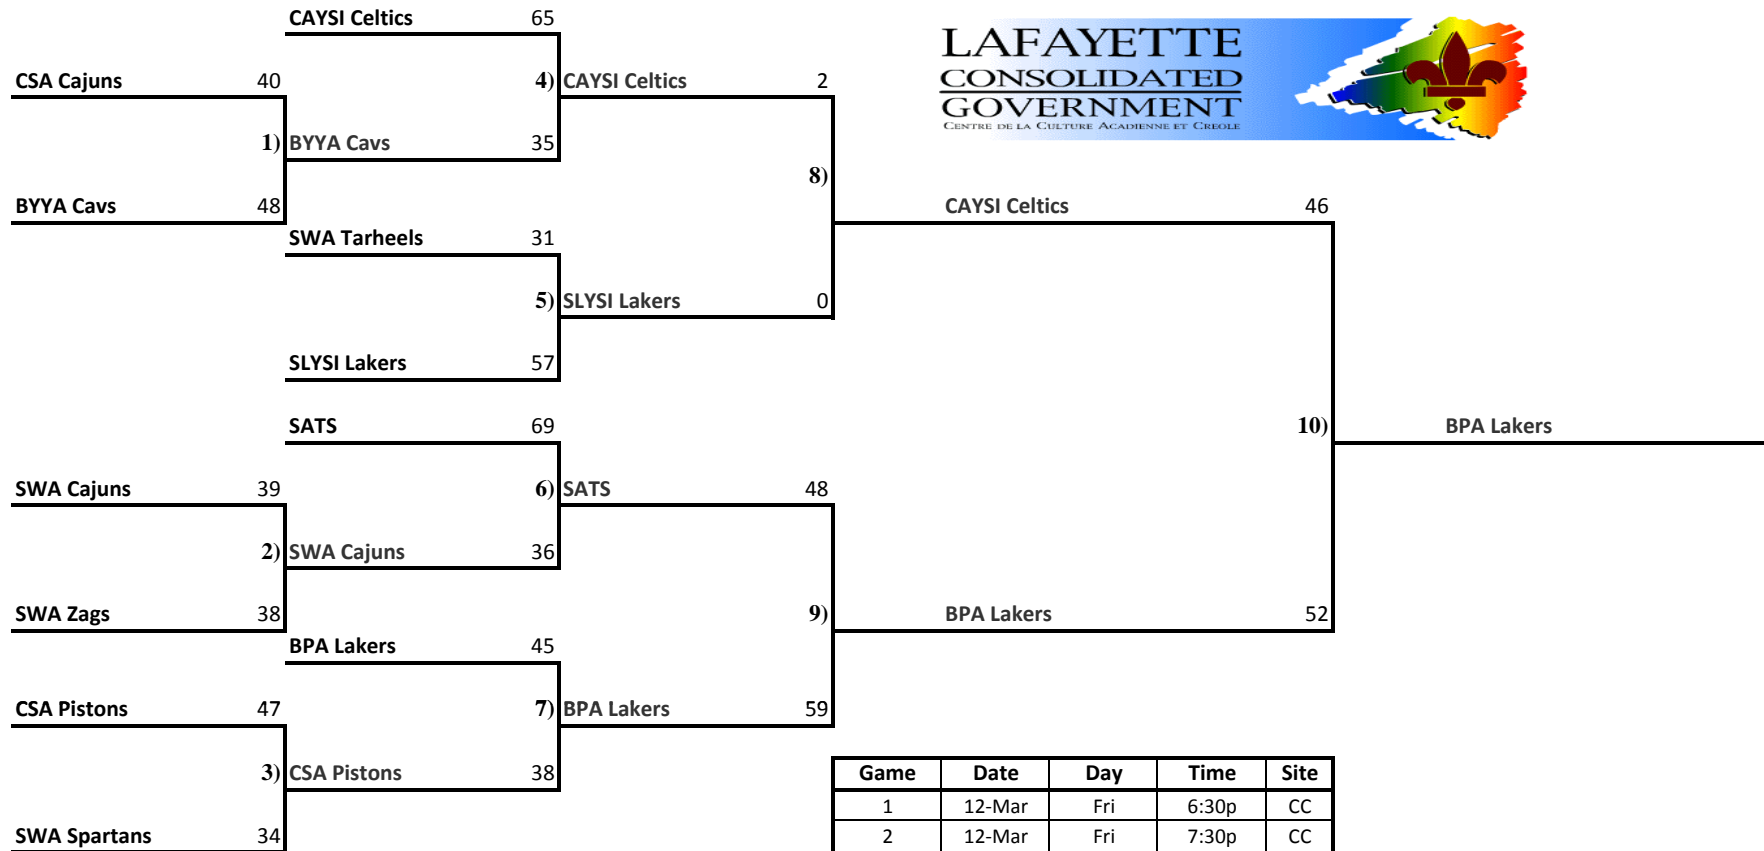

**2010 LRPD Boys U14 All-Star Championship
LRPD MARCH MADNESS**

RC = Robicheaux Center
CC = Comeaux Center

2010 LRPD Girls U16 Parish Championship
LRPD MARCH MADNESS

RC = Robicheaux Center

2010 LRPD Boys U16 Parish Championship
LRPD MARCH MADNESS

LAFAYETTE
CONSOLIDATED
GOVERNMENT
CENTRE DE LA CULTURE ACADIENNE ET CREOLE

RC = Robicheaux Center
CC = Comeaux Center

Game	Date	Day	Time	Site
1	12-Mar	Fri	6:30p	CC
2	12-Mar	Fri	7:30p	CC
3	12-Mar	Fri	8:30p	CC
4	13-Mar	Sat	3:00p	RC
5	13-Mar	Sat	5:30p	RC
6	13-Mar	Sat	7:00p	RC
7	13-Mar	Sat	7:00p	CC
8	14-Mar	Sun	2:00p	CC
9	14-Mar	Sun	3:00p	CC
10	14-Mar	Sun	6:30p	CC