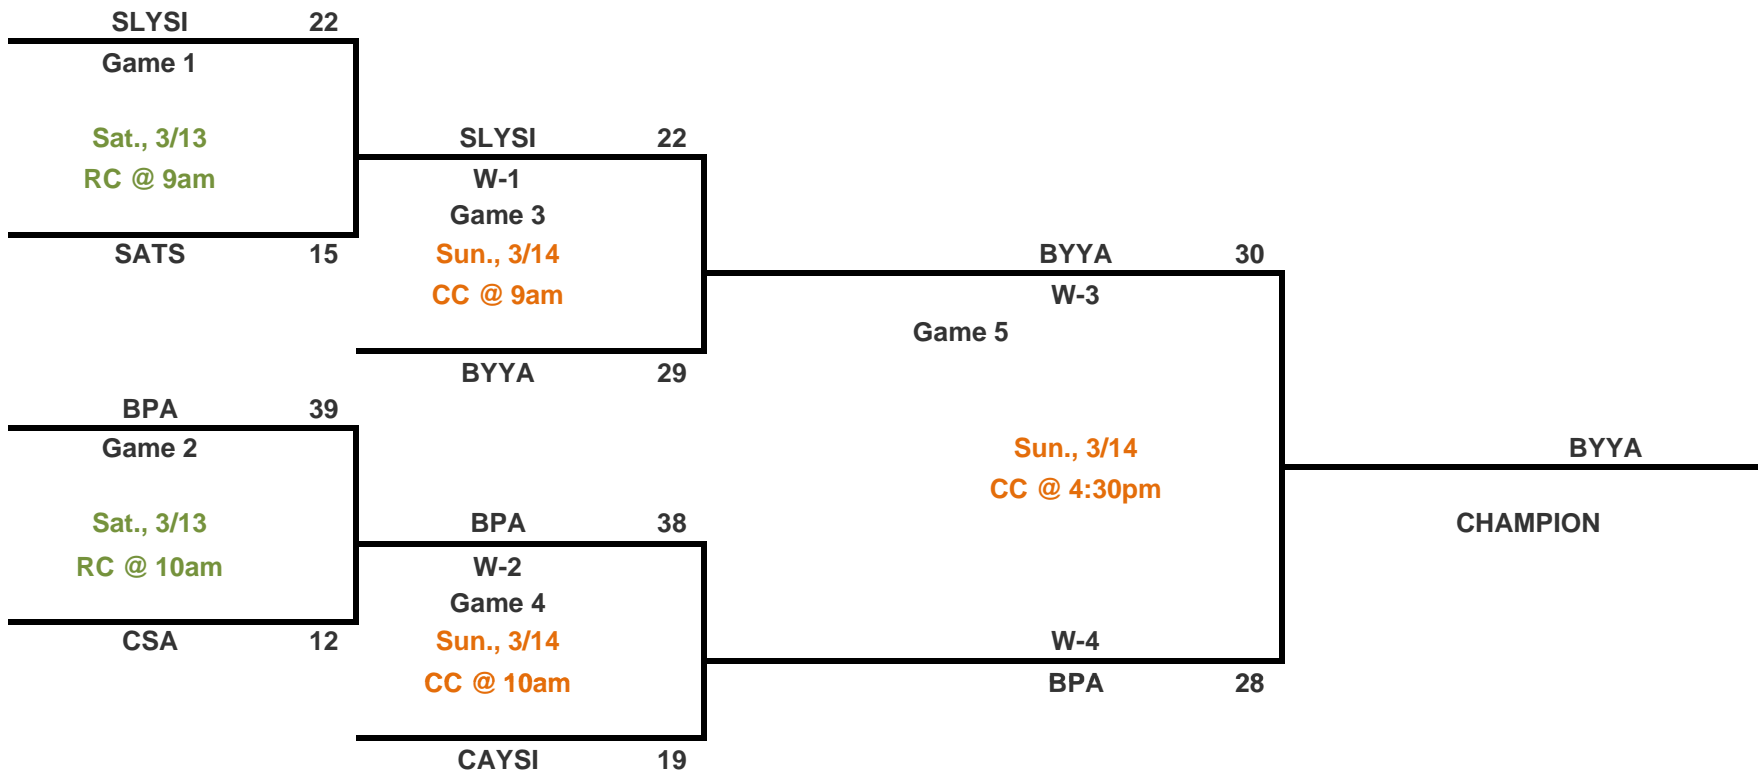

2010 LRPD Girls U10 All-Star Championship
LRPD MARCH MADNESS

RC = Robicheaux Center
CC = Comeaux Center

LAFAYETTE
CONSOLIDATED
GOVERNMENT
CENTRE DE LA CULTURE ACADIENNE ET CREOLE

2010 LRPD Boys U10 All-Star Championship
LRPD MARCH MADNESS

LAFAYETTE
CONSOLIDATED
GOVERNMENT
CENTRE DE LA CULTURE ACADIENNE ET CREOLE

RC = Robicheaux Center
CC = Comeaux Center

**2010 LRPD Girls U12 Parish Championship
LRPD MARCH MADNESS**

LAFAYETTE
CONSOLIDATED
GOVERNMENT
CENTRE DE LA CULTURE ACADIENNE ET CREOLE

RC = Robicheaux Center
CC = Comeaux Center

2010 LRPD Boys U12 All-Star Championship
LRPD MARCH MADNESS

LAFAYETTE
CONSOLIDATED
GOVERNMENT
CENTRE DE LA CULTURE ACADIENNE ET CREOLE

RC = Robicheaux Center
CC = Comeaux Center

LAFAYETTE
CONSOLIDATED
GOVERNMENT
CENTRE DE LA CULTURE ACADIENNE ET CREOLE

RC = Robicheaux Center
CC = Comeaux Center

Game	Date	Day	Time	Site
1	12-Mar	Fri	6:30p	CC
2	12-Mar	Fri	7:30p	CC
3	12-Mar	Fri	8:30p	CC
4	13-Mar	Sat	3:00p	RC
5	13-Mar	Sat	5:30p	RC
6	13-Mar	Sat	7:00p	RC
7	13-Mar	Sat	7:00p	CC
8	14-Mar	Sun	2:00p	CC
9	14-Mar	Sun	3:00p	CC
10	14-Mar	Sun	6:30p	CC