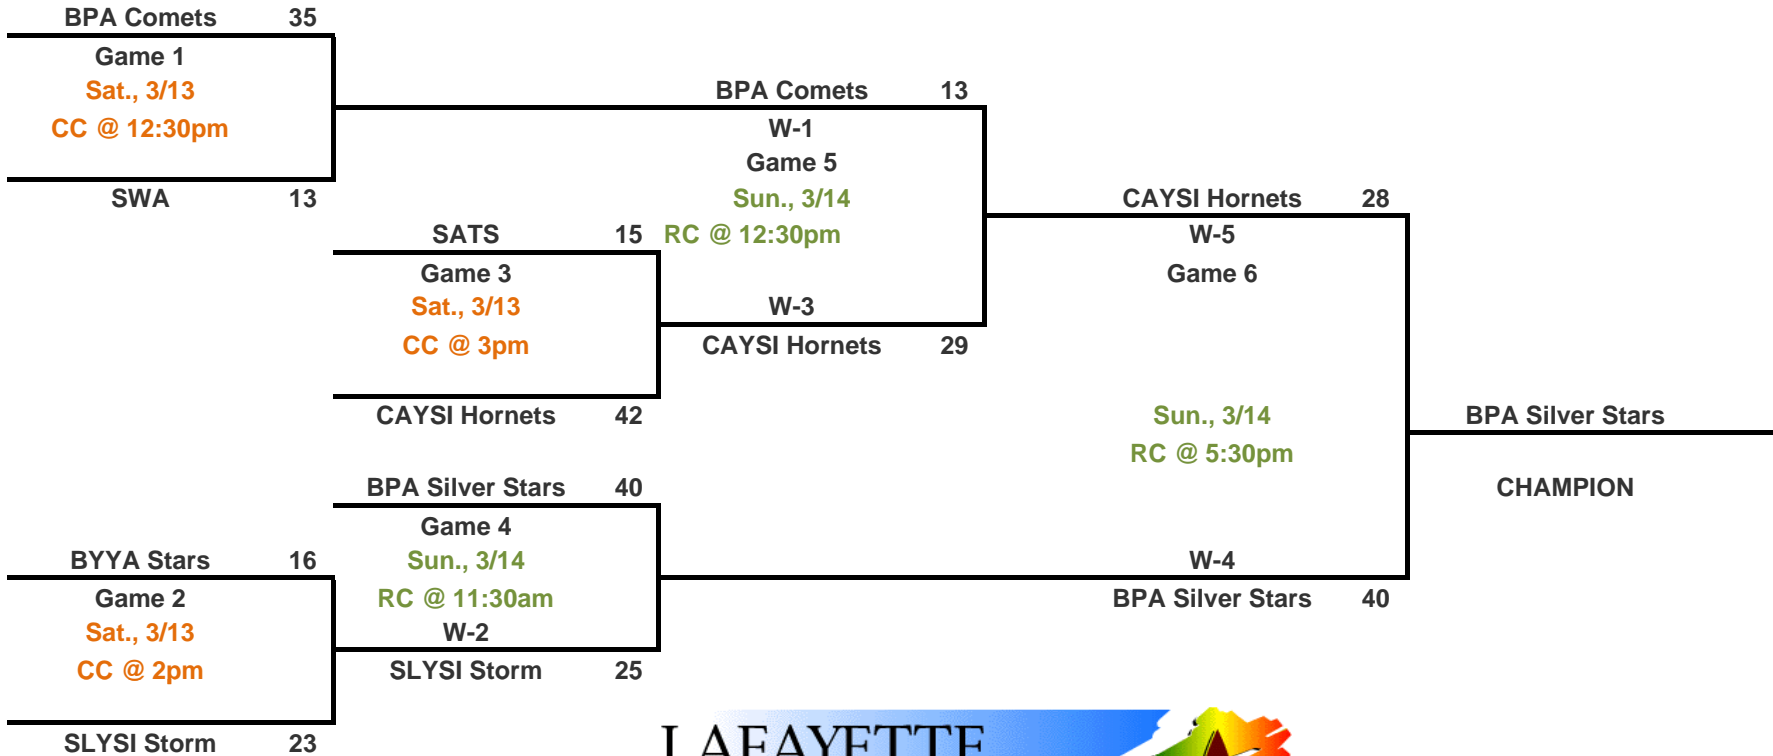

2010 LRPD Girls U10 All-Star Championship
LRPD MARCH MADNESS

RC = Robicheaux Center
CC = Comeaux Center

LAFAYETTE
CONSOLIDATED
GOVERNMENT
CENTRE DE LA CULTURE ACADIENNE ET CREOLE

2010 LRPD Boys U10 All-Star Championship
LRPD MARCH MADNESS

LAFAYETTE
CONSOLIDATED
GOVERNMENT
CENTRE DE LA CULTURE ACADIENNE ET CREOLE

RC = Robicheaux Center
CC = Comeaux Center

**2010 LRPD Girls U12 Parish Championship
LRPD MARCH MADNESS**

LAFAYETTE
CONSOLIDATED
GOVERNMENT
CENTRE DE LA CULTURE ACADIENNE ET CREOLE

RC = Robicheaux Center
CC = Comeaux Center

2010 LRPD Boys U12 All-Star Championship
LRPD MARCH MADNESS

LAFAYETTE
CONSOLIDATED
GOVERNMENT
CENTRE DE LA CULTURE ACADIENNE ET CREOLE

RC = Robicheaux Center
CC = Comeaux Center

LAFAYETTE
CONSOLIDATED
GOVERNMENT
CENTRE DE LA CULTURE ACADIENNE ET CREOLE

RC = Robicheaux Center
CC = Comeaux Center

Game	Date	Day	Time	Site
1	12-Mar	Fri	6:30p	CC
2	12-Mar	Fri	7:30p	CC
3	12-Mar	Fri	8:30p	CC
4	13-Mar	Sat	3:00p	RC
5	13-Mar	Sat	5:30p	RC
6	13-Mar	Sat	7:00p	RC
7	13-Mar	Sat	7:00p	CC
8	14-Mar	Sun	2:00p	CC
9	14-Mar	Sun	3:00p	CC
10	14-Mar	Sun	6:30p	CC