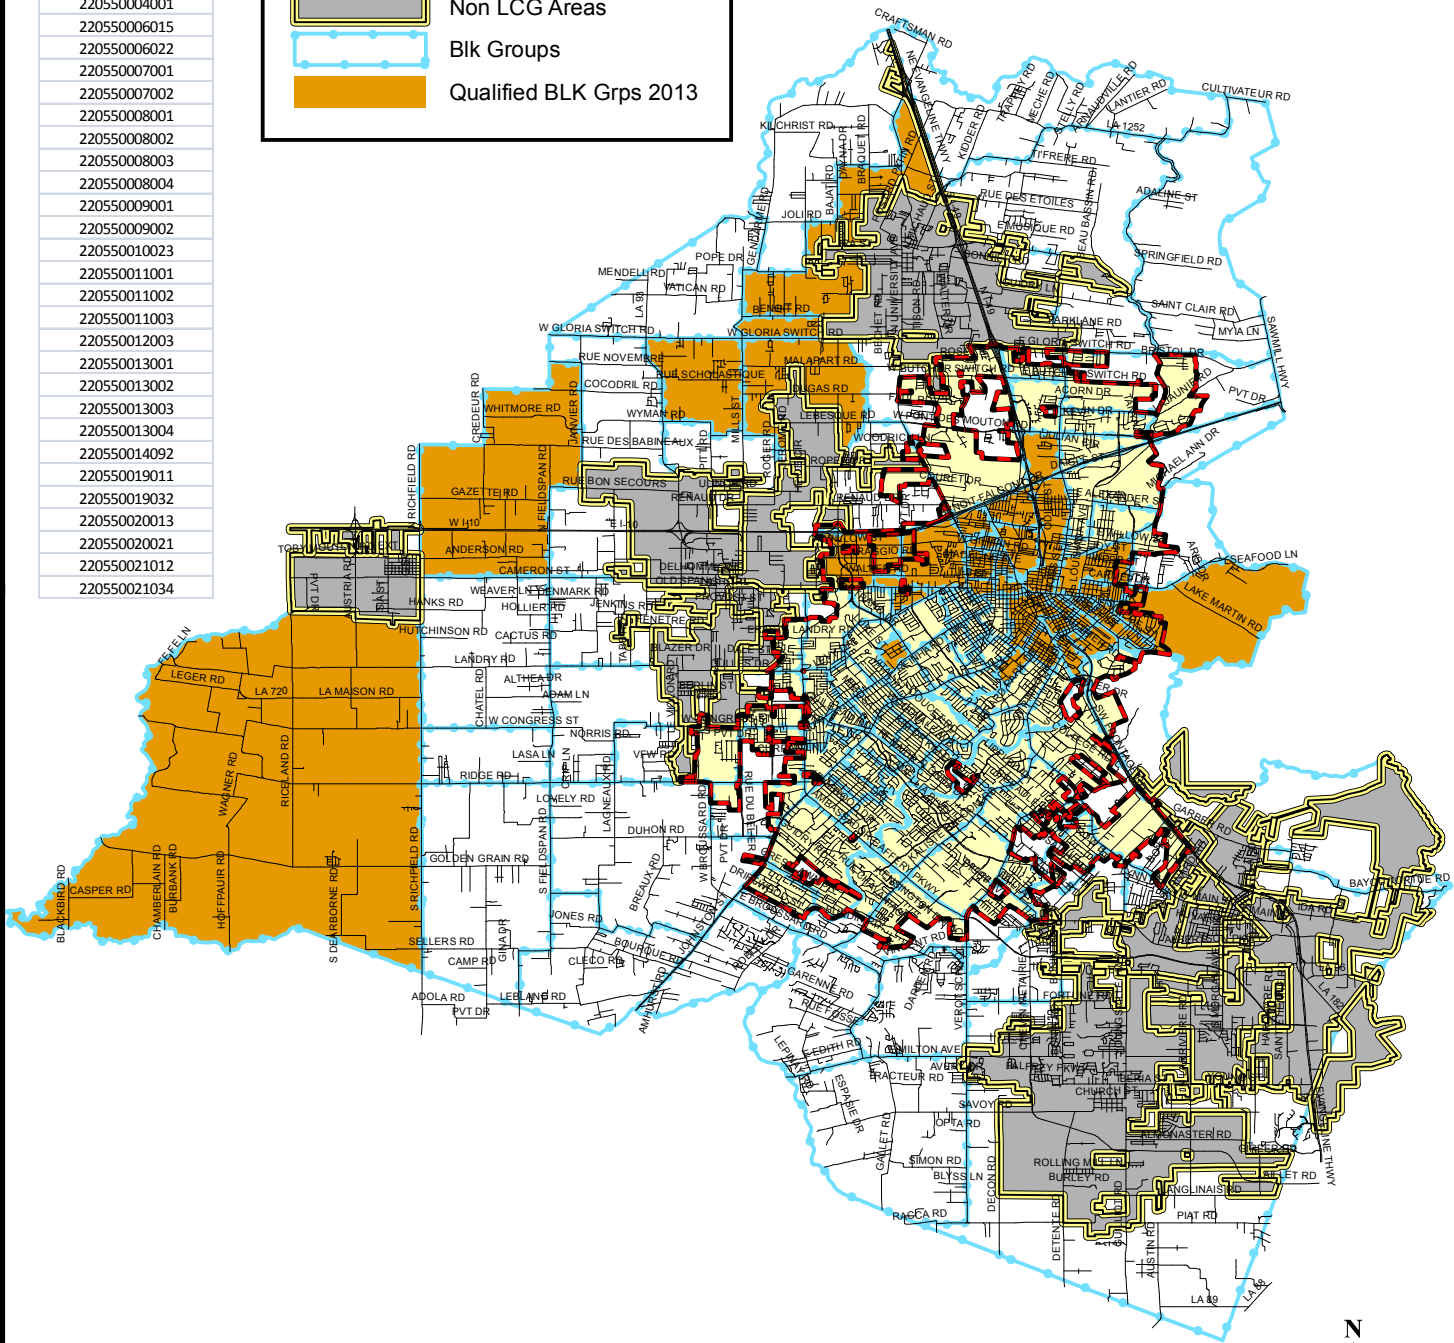

Qualified Low/Moderate-Income Block Groups in Lafayette Parish

Qualified Block Groups

- 220550001002
- 220550002001
- 220550002002
- 220550002003
- 220550002005
- 220550003001
- 220550004001
- 220550006015
- 220550006022
- 220550007001
- 220550007002
- 220550008001
- 220550008002
- 220550008003
- 220550008004
- 220550009001
- 220550009002
- 220550010023
- 220550011001
- 220550011002
- 220550011003
- 220550012003
- 220550013001
- 220550013002
- 220550013003
- 220550013004
- 220550014092
- 220550019011
- 220550019032
- 220550020013
- 220550020021
- 220550021012
- 220550021034

Legend

- Streets
- City of Lafayette
- Non LCG Areas
- Blk Groups
- Qualified BLK Grps 2013

Map Provided by GIS Section
3/3/2014

1 inch = 18,392 feet

Note: Low/Moderate-Income areas were created using HUD's Summarized Low/Mod Data 2013 file.