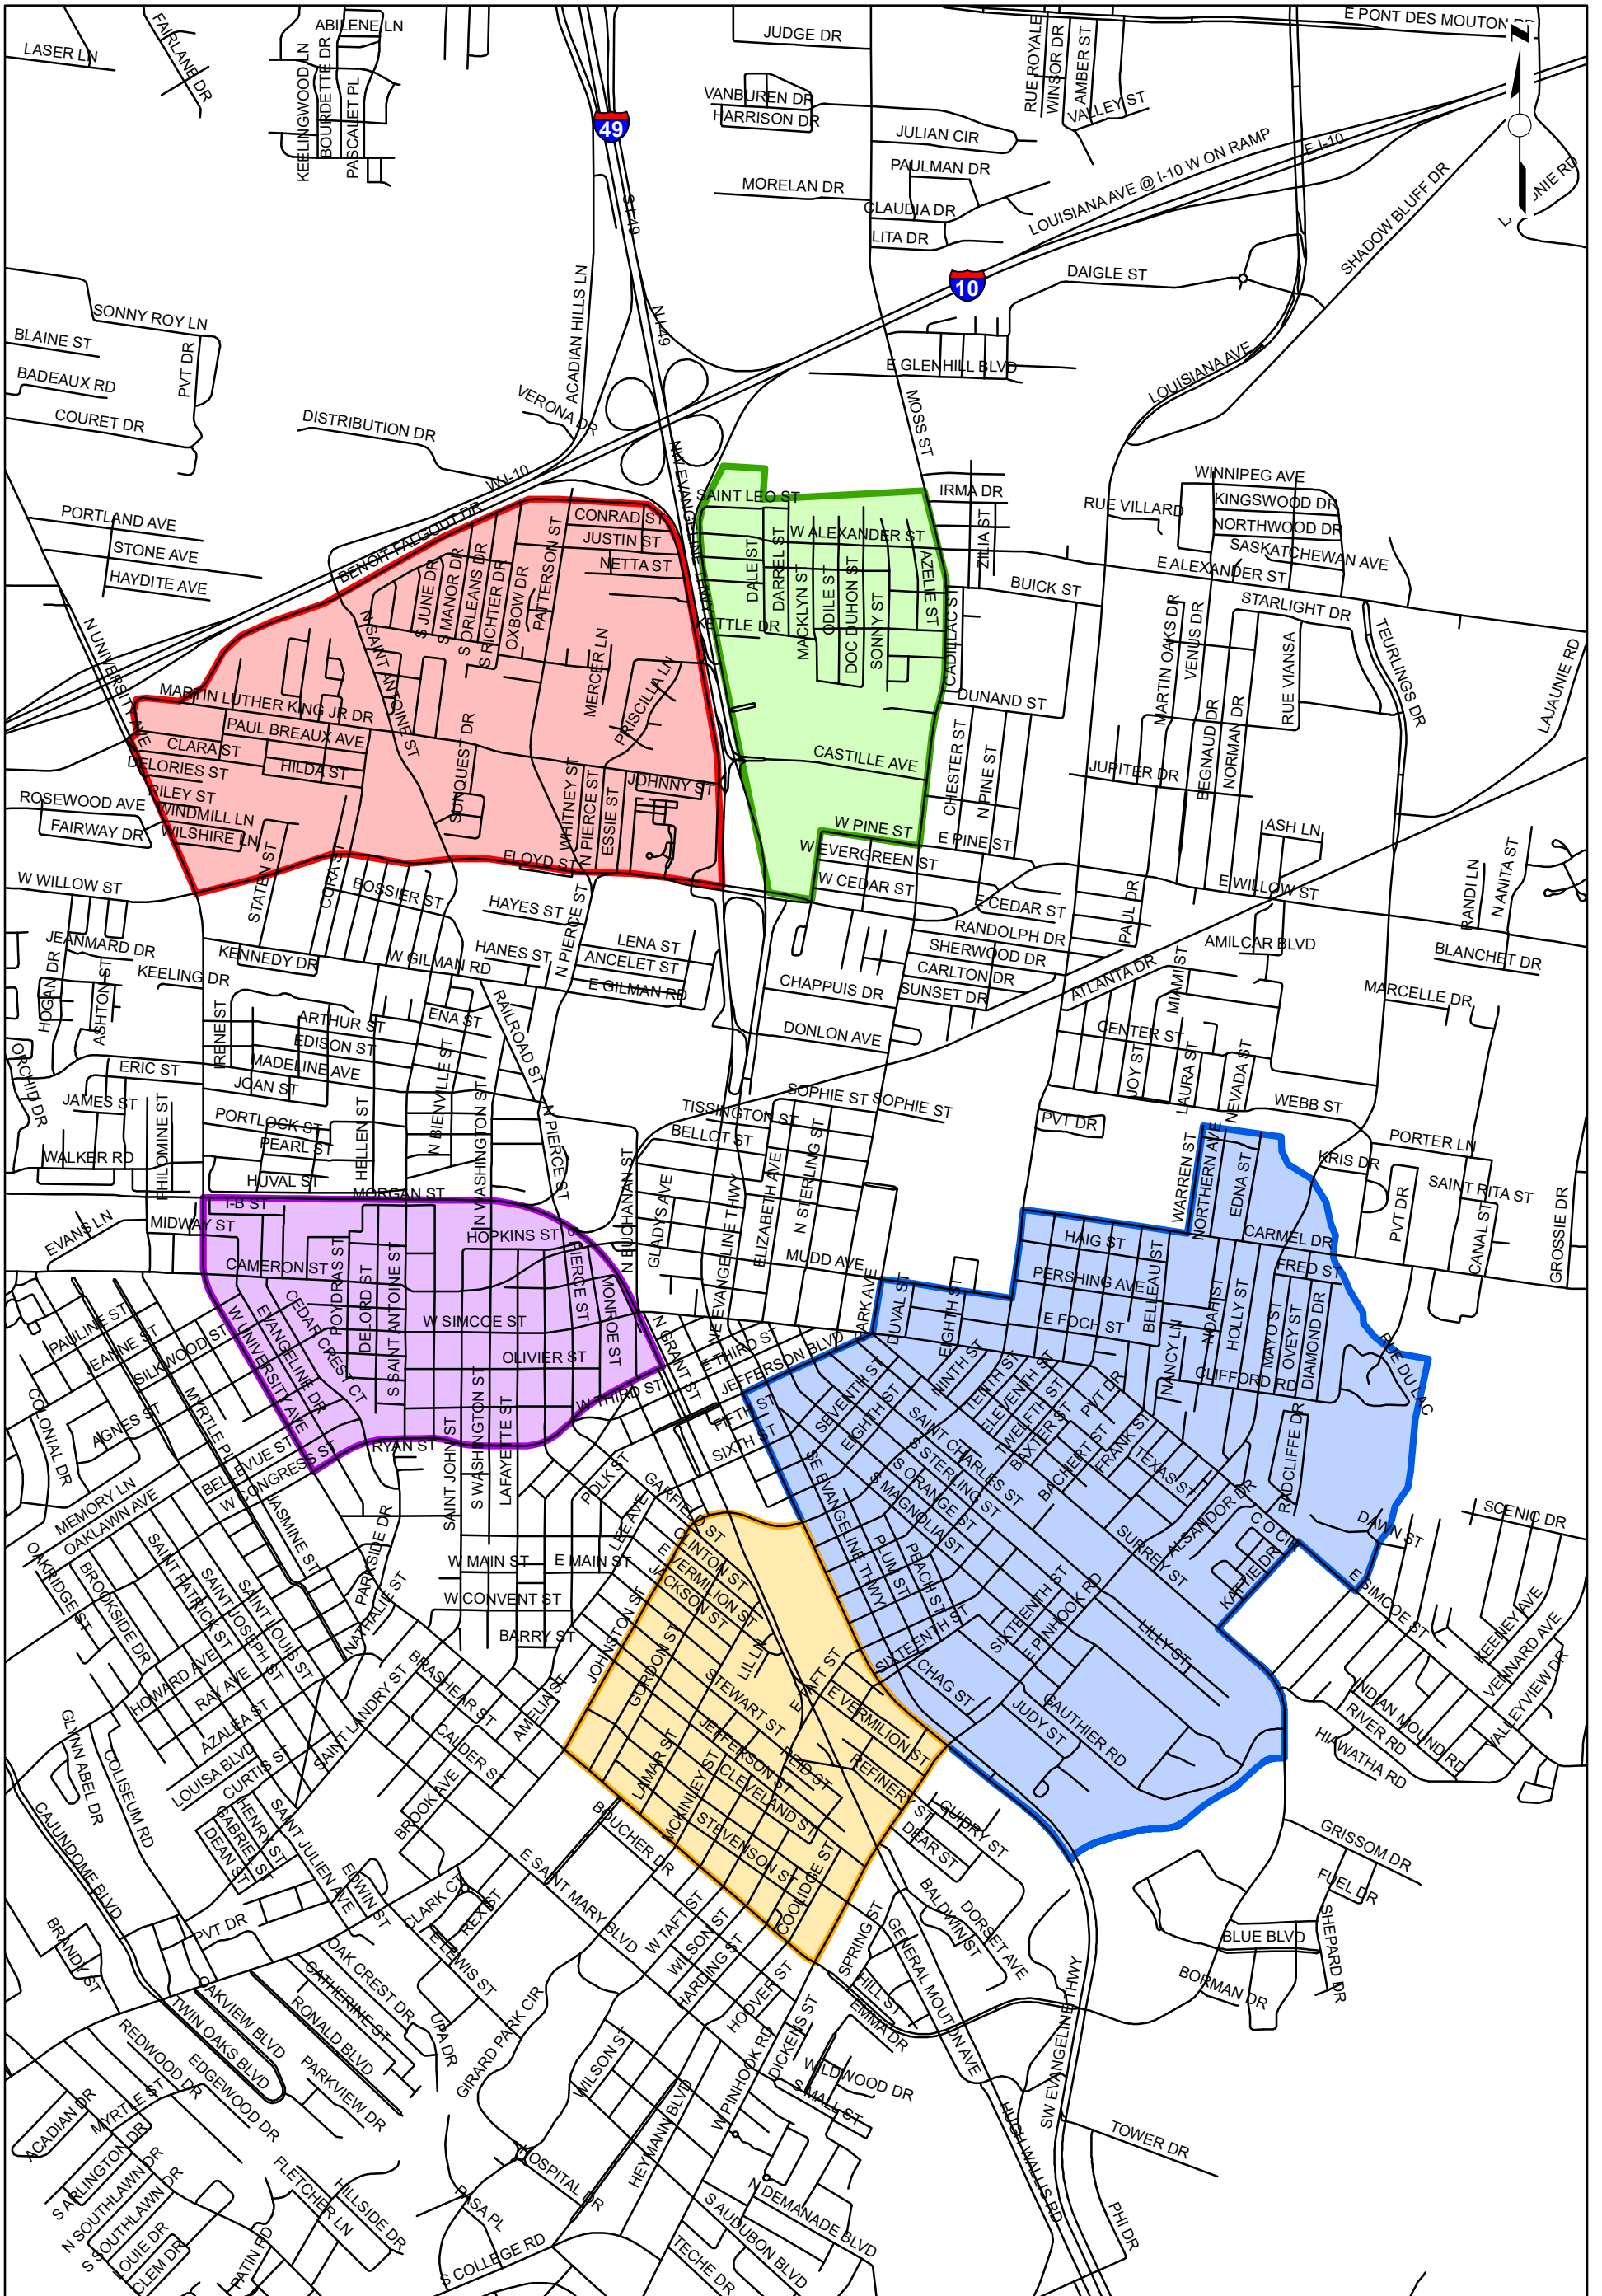

# LAFAYETTE PLANNING NEIGHBORHOODS / COTERIES

## Legend

-  Streets
-  Railroad
-  Oasis Planning Neighborhood
-  Freetown - Port Rico Planning Neighborhood
-  La Place Planning Neighborhood
-  McComb - Veazey Planning Neighborhood
-  Quiet Town Planning Neighborhood